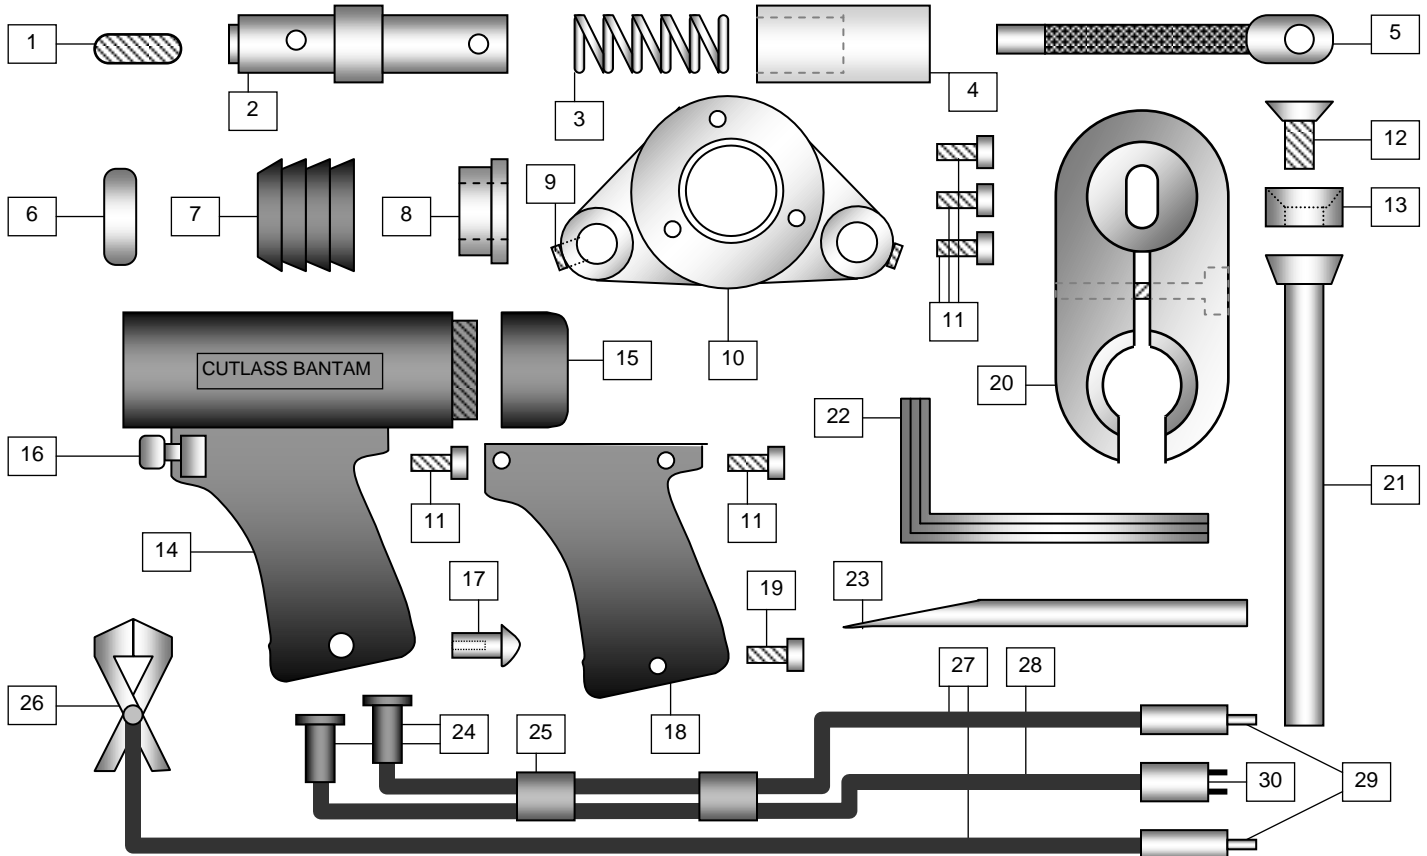

Cutlass Fasteners, Inc.

83 Vermont Ave., Unit 6, Warwick, RI 02888
 Tel: (401) 732-6333 Fax: (401) 732-6336
 cutlass-studwelding.com

Stud Welding...

- Fasteners
- Equipment
- Service

BANTAM CD WELD GUN PARTS LIST

BANTAM C8 GUN PARTS

ITEM	DESCRIPTION	PART NO.
1	SPINDLE SCREW	016-405
2	SPINDLE - CD	602-074A
3	HEAVY SPRING (SILVER)	001-800
4	REAR BEARING	022-357
5	INTERNAL WELD CABLE	602-056
6	BELLOWS RETAINER	001-816
7	BELLOWS	003-499
8	FACEPLATE BUSH CD T/L	602-103
9	FACEPLATE SCREW	010-410
10	FACEPLATE T/L	011-513
11	10-24 X 1/2 SCREW	009-914
12	LEG SCREW	017-775
13	LEG WASHER	017-332
14	GUN BODY	016-383
15	BACK CAP	015-803
16	TRIGGER SWITCH	650-640

ITEM	DESCRIPTION	PART NO.
17	LOWER HANDLE NUT	002-906
18	GUN HANDLE	016-384
19	10-24 X 3/4 SCREW	000-916
20	FOOTPIECE S/L	023-252
21	7" LEG ASSEMBLY	000-355
22	5/32 HEX KEY	000-373
23	CHUCK DRIFT	000-374
24	CABLE SLEEVE	001-181
25	1" RUBBER SLEEVE	600-627
26	GROUND CLAMP	650-625S
27	#4 WELD CABLE	600-768
28	CONTROL CABLE	600-717
29	WELD PLUG C/M	000-568
30	CONTROL PLUG C/M	000-594
3A	EX. HEAVY SPRING	001-801